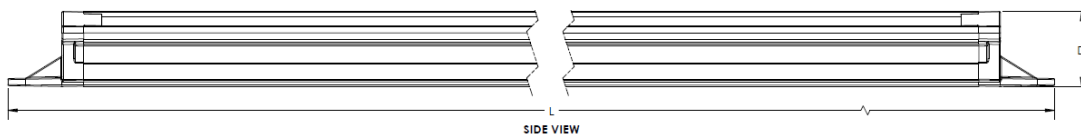

Model	Description	Color	Life*	CRI**	Watts	Length	Depth	Width
SG-5-35C	5' Center Fixture	3500	88,000	85	20	56.5	1.03	3.10
SG-5-35R	5' Right Fixture	3500	88,000	85	10	56.5	1.03	2.06
SG-5-35L	5' Left Fixture	3500	88,000	85	10	56.5	1.03	2.06
SG-5-40C	5' Center Fixture	4000	88,000	87	20	56.5	1.03	3.10
SG-5-40R	5' Right Fixture	4000	88,000	87	10	56.5	1.03	2.06
SG-5-40L	5' Left Fixture	4000	88,000	87	10	56.5	1.03	2.06
SG-5-50C	5' Center Fixture	5000	88,000	89	20	56.5	1.03	3.10
SG-5-50R	5' Right Fixture	5000	88,000	89	10	56.5	1.03	2.06
SG-5-50L	5' Left Fixture	5000	88,000	89	10	56.5	1.03	2.06

Model	Description	Color	Life*	CRI**	Watts	Length	Depth	Width
SG-6-35C	6' Center Fixture	3500	88,000	85	24	67.4	1.03	3.10
SG-6-35R	6' Right Fixture	3500	88,000	85	12	67.4	1.03	2.06
SG-6-35L	6' Left Fixture	3500	88,000	85	12	67.4	1.03	2.06
SG-6-40C	6' Center Fixture	4000	88,000	87	24	67.4	1.03	3.10
SG-6-40R	6' Right Fixture	4000	88,000	87	12	67.4	1.03	2.06
SG-6-40L	6' Left Fixture	4000	88,000	87	12	67.4	1.03	2.06
SG-6-50C	6' Center Fixture	5000	88,000	89	24	67.4	1.03	3.10
SG-6-50R	6' Right Fixture	5000	88,000	89	12	67.4	1.03	2.06
SG-6-50L	6' Left Fixture	5000	88,000	89	12	67.4	1.03	2.06

*70% light output, ** Typical, NOTE: Input voltage 120/277, Output 24V

For more information please contact

SCHOTT Gemtron
Food Display Division
2840 Nebo Road.
Madisonville, KY 42431

Toll Free 800.326.2717
Phone 270.821.2864
Fax 270.326.3624
www.gemtrondors.com

SCHOTT
Gemtron