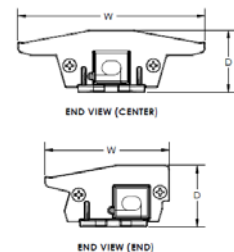

Model	Description	Color	Life*	CRI**	Watts	Length	Depth	Width
SG-5-35C	5' Center Fixture	3500	88,000	85	20	56.5	1.03	3.10
SG-5-35R	5' Right Fixture	3500	88,000	85	10	56.5	1.03	2.06
SG-5-35L	5' Left Fixture	3500	88,000	85	10	56.5	1.03	2.06
SG-5-40C	5' Center Fixture	4000	88,000	87	20	56.5	1.03	3.10
SG-5-40R	5' Right Fixture	4000	88,000	87	10	56.5	1.03	2.06
SG-5-40L	5' Left Fixture	4000	88,000	87	10	56.5	1.03	2.06
SG-5-50C	5' Center Fixture	5000	88,000	89	20	56.5	1.03	3.10
SG-5-50R	5' Right Fixture	5000	88,000	89	10	56.5	1.03	2.06
SG-5-50L	5' Left Fixture	5000	88,000	89	10	56.5	1.03	2.06

Model	Description	Color	Life*	CRI**	Watts	Length	Depth	Width
SG-6-35C	6' Center Fixture	3500	88,000	85	24	67.4	1.03	3.10
SG-6-35R	6' Right Fixture	3500	88,000	85	12	67.4	1.03	2.06
SG-6-35L	6' Left Fixture	3500	88,000	85	12	67.4	1.03	2.06
SG-6-40C	6' Center Fixture	4000	88,000	87	24	67.4	1.03	3.10
SG-6-40R	6' Right Fixture	4000	88,000	87	12	67.4	1.03	2.06
SG-6-40L	6' Left Fixture	4000	88,000	87	12	67.4	1.03	2.06
SG-6-50C	6' Center Fixture	5000	88,000	89	24	67.4	1.03	3.10
SG-6-50R	6' Right Fixture	5000	88,000	89	12	67.4	1.03	2.06
SG-6-50L	6' Left Fixture	5000	88,000	89	12	67.4	1.03	2.06

*70% light output, ** Typical, NOTE: Input voltage 120/277, Output 24V

For more information please contact

SCHOTT Gemtron
Food Display Division
2840 Nebo Road.
Madisonville, KY 42431

Toll Free 800.326.2717
Phone 270.821.2864
Fax 270.326.3624
www.gemtrondors.com

SCHOTT
Gemtron