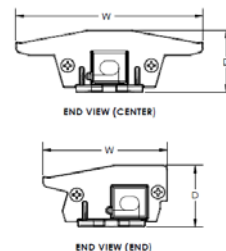

Model	Description	Color	Life*	CRI**	Watts	Length	Depth	Width
SG-5-35C	5' Center Fixture	3500	88,000	85	15	56.5	1.03	3.10
SG-5-35R	5' Right Fixture	3500	88,000	85	7.5	56.5	1.03	2.06
SG-5-35L	5' Left Fixture	3500	88,000	85	7.5	56.5	1.03	2.06
SG-5-40C	5' Center Fixture	4000	88,000	87	15	56.5	1.03	3.10
SG-5-40R	5' Right Fixture	4000	88,000	87	7.5	56.5	1.03	2.06
SG-5-40L	5' Left Fixture	4000	88,000	87	7.5	56.5	1.03	2.06
SG-5-50C	5' Center Fixture	5000	88,000	89	15	56.5	1.03	3.10
SG-5-50R	5' Right Fixture	5000	88,000	89	7.5	56.5	1.03	2.06
SG-5-50L	5' Left Fixture	5000	88,000	89	7.5	56.5	1.03	2.06

Model	Description	Color	Life*	CRI**	Watts	Length	Depth	Width
SG-6-35C	6' Center Fixture	3500	88,000	85	18	67.4	1.03	3.10
SG-6-35R	6' Right Fixture	3500	88,000	85	9	67.4	1.03	2.06
SG-6-35L	6' Left Fixture	3500	88,000	85	9	67.4	1.03	2.06
SG-6-40C	6' Center Fixture	4000	88,000	87	18	67.4	1.03	3.10
SG-6-40R	6' Right Fixture	4000	88,000	87	9	67.4	1.03	2.06
SG-6-40L	6' Left Fixture	4000	88,000	87	9	67.4	1.03	2.06
SG-6-50C	6' Center Fixture	5000	88,000	89	18	67.4	1.03	3.10
SG-6-50R	6' Right Fixture	5000	88,000	89	9	67.4	1.03	2.06
SG-6-50L	6' Left Fixture	5000	88,000	89	9	67.4	1.03	2.06

*70% light output, ** Typical, NOTE: Input voltage 120/277, Output 24V

For more information please contact

SCHOTT Gemtron
Food Display Division
2840 Nebo Road.
Madisonville, KY 42431

Toll Free 800.326.2717
Phone 270.821.2864
Fax 270.326.3624
www.gemtrondoors.com

SCHOTT
Gemtron