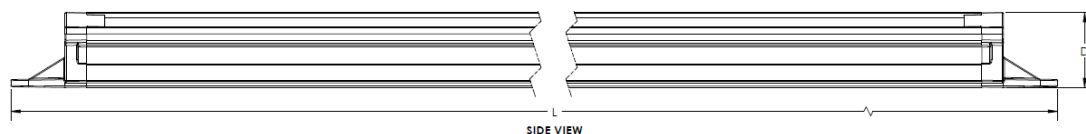

Model	Description	Color	Life*	CRI**	Watts	Length	Depth	Width
SG-5-35C	5' Center Fixture	3500	88,000	85	15	56.5	1.03	3.10
SG-5-35R	5' Right Fixture	3500	88,000	85	7.5	56.5	1.03	2.06
SG-5-35L	5' Left Fixture	3500	88,000	85	7.5	56.5	1.03	2.06
SG-5-40C	5' Center Fixture	4000	88,000	87	15	56.5	1.03	3.10
SG-5-40R	5' Right Fixture	4000	88,000	87	7.5	56.5	1.03	2.06
SG-5-40L	5' Left Fixture	4000	88,000	87	7.5	56.5	1.03	2.06
SG-5-50C	5' Center Fixture	5000	88,000	89	15	56.5	1.03	3.10
SG-5-50R	5' Right Fixture	5000	88,000	89	7.5	56.5	1.03	2.06
SG-5-50L	5' Left Fixture	5000	88,000	89	7.5	56.5	1.03	2.06

Model	Description	Color	Life*	CRI**	Watts	Length	Depth	Width
SG-6-35C	6' Center Fixture	3500	88,000	85	18	67.4	1.03	3.10
SG-6-35R	6' Right Fixture	3500	88,000	85	9	67.4	1.03	2.06
SG-6-35L	6' Left Fixture	3500	88,000	85	9	67.4	1.03	2.06
SG-6-40C	6' Center Fixture	4000	88,000	87	18	67.4	1.03	3.10
SG-6-40R	6' Right Fixture	4000	88,000	87	9	67.4	1.03	2.06
SG-6-40L	6' Left Fixture	4000	88,000	87	9	67.4	1.03	2.06
SG-6-50C	6' Center Fixture	5000	88,000	89	18	67.4	1.03	3.10
SG-6-50R	6' Right Fixture	5000	88,000	89	9	67.4	1.03	2.06
SG-6-50L	6' Left Fixture	5000	88,000	89	9	67.4	1.03	2.06

*70% light output, ** Typical, NOTE: Input voltage 120/277, Output 24V

For more information please contact

SCHOTT Gemtron
Food Display Division
2840 Nebo Road.
Madisonville, KY 42431

Toll Free 800.326.2717
Phone 270.821.2864
Fax 270.326.3624
www.gemtrondoors.com

SCHOTT
Gemtron