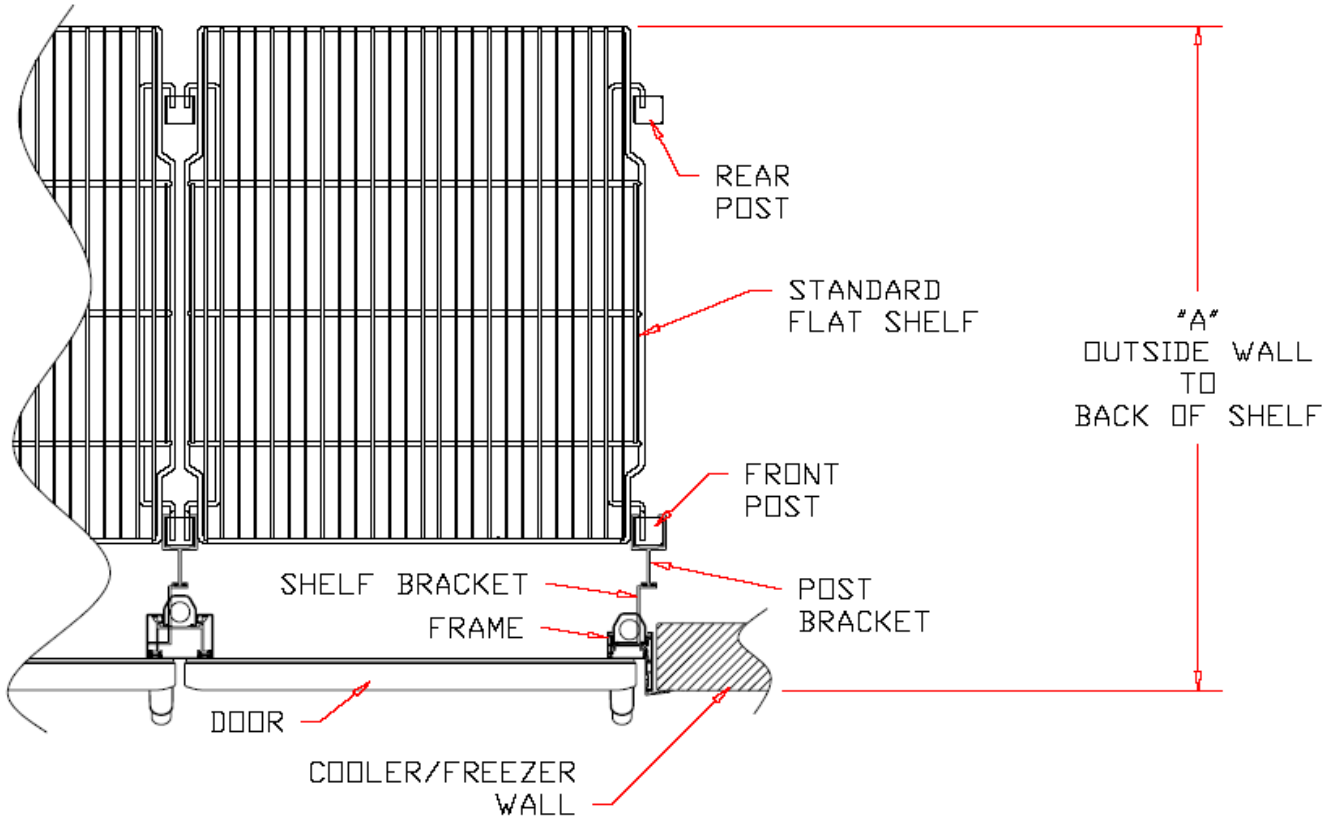

SCHOTT Gemtron Shelf Set Back Dimensions

SHELF DEPTH	"A"
18"	25.6"
24"	31.6"
27"	34.5"
36"	43.7"
43"	50.7"

For more information please contact

SCHOTT Gemtron
 Food Display Division
 2840 Nebo Road.
 Madisonville, KY 42431